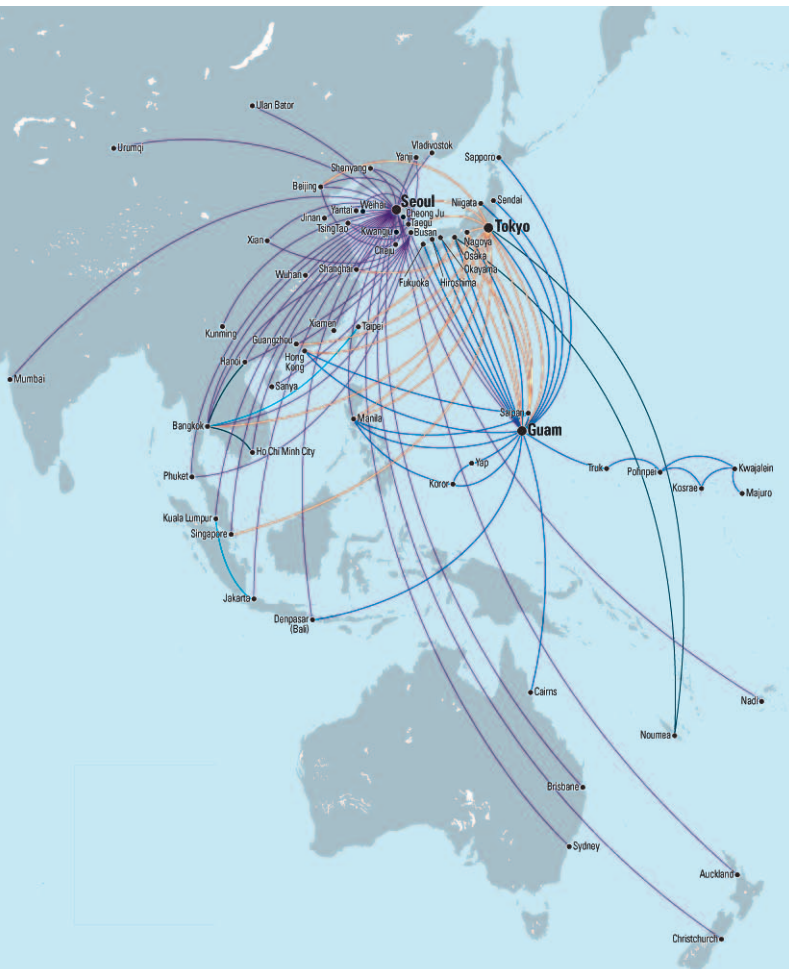

Simply choose 3 to 8 flight coupons for exploring this area on flights offered by Air France, Continental, KLM, Korean Air and Northwest.

- Choose from 3 to 8 coupons
- No need to begin and end your trip from the same country
- Advance bookings not required \*
- Routing changes are allowed \*\*
- No minimum stay
- Maximum stay of 60 days
- No minimum stopover required; 1 stopover allowed in each city
- Economy class transportation
- Available for purchase with either a SkyTeam Round-the-World ticket or an intercontinental ticket on a SkyTeam carrier's flight

SkyTeam fare levels and codes for travel between Korea or Japan and the South West Pacific Area (in USD)\*

Number of coupons	Adult	Child	Fare code adult	Fare code child
1	450	335	ESP1A	ESP1ACH
2	900	675	ESP2A	ESP2ACH

**In order to purchase coupons for travel in the "South West Pacific area," a minimum of three (3) SkyTeam Asia Pass coupons must be issued.**

The "South West Pacific area" (as defined by IATA) includes the following : American Samoa, Australia, Cook Islands, Fiji, Kiribati & Gilbert Islands, Marshall Islands, Micronesia, Nauru, New Caledonia & Loyalty Islands, New Zealand, Niue, Norfolk Island, Palau, Papua New Guinea, Samoa, Society Islands, Solomon Islands, Tonga, Tuvalu, Vanuatu, Wallis & Futuna Islands

# SkyTeam Asia Pass

1 ticket only for up to 8 destinations to be selected from among 61 cities in 21 countries